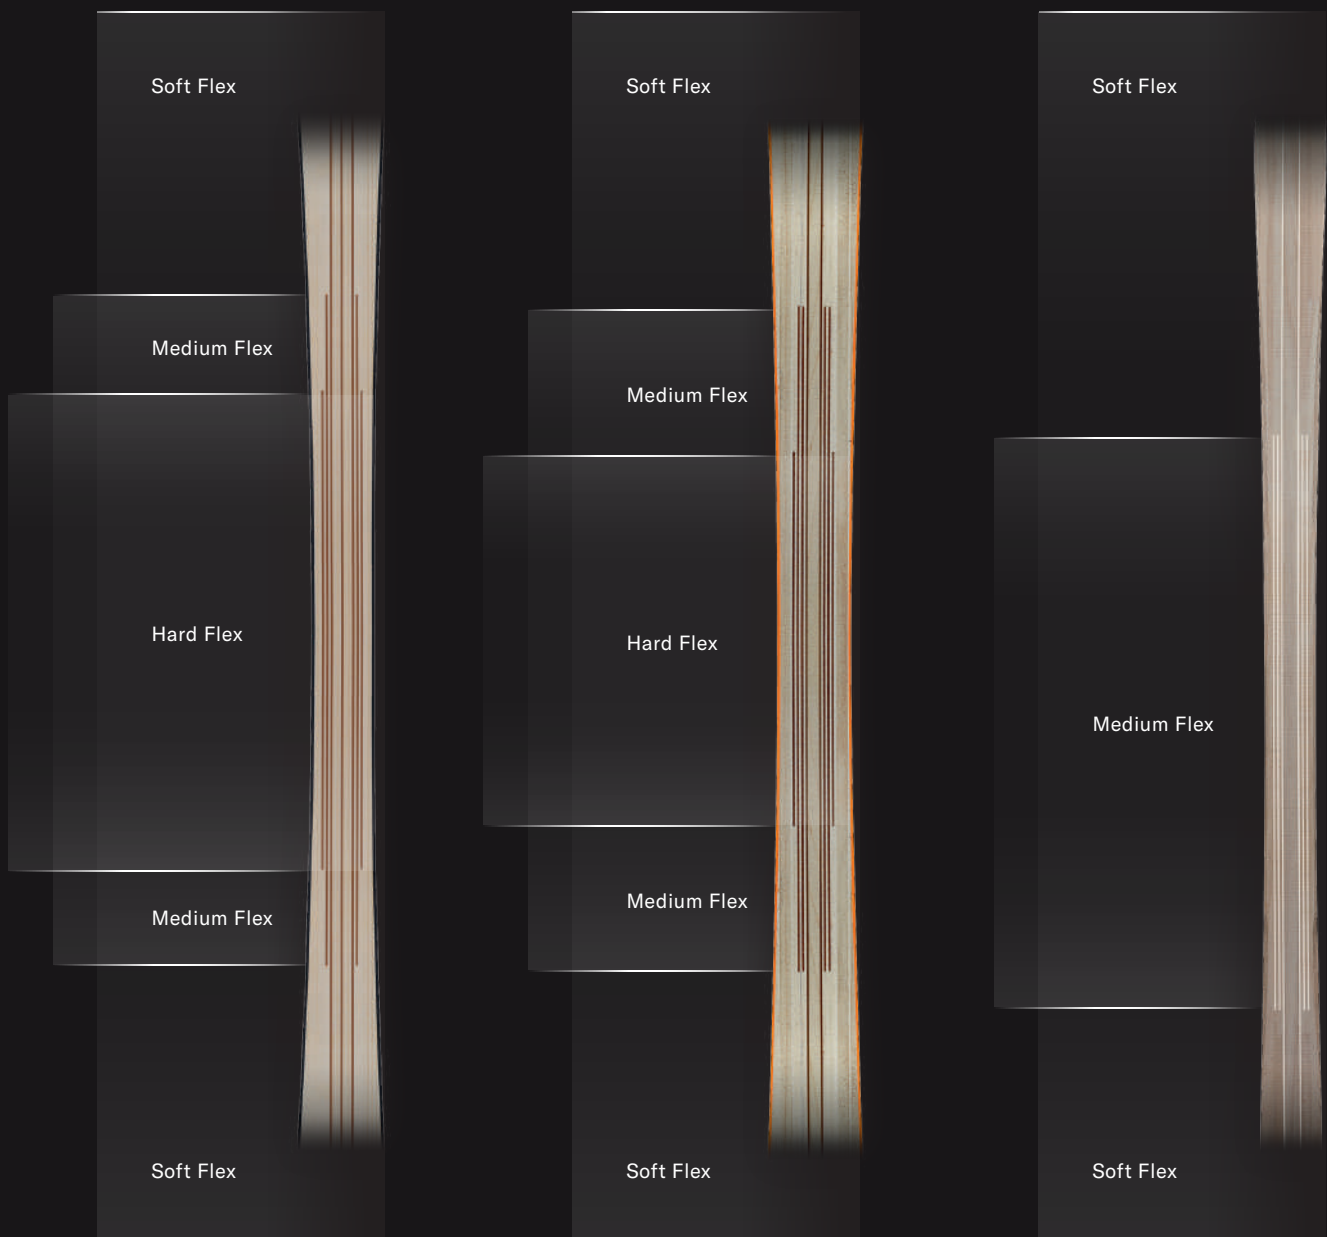

Trueblend is Blizzard's foundational woodcore technology which allows us to specifically design every model and size for the target customer. We select specific woods, characterized by different densities, blending and positioning them to form woodcores that are designed to optimize the flex of and deliver a smooth and balanced feeling. This

technology also allows Blizzard to build skis that pack a tremendous amount of performance but that are not hard to ski.

Each product family has a distinct Trueblend in order to optimize the right performance, control, and confidence.

ALL MOUNTAIN

FREE

TOUR