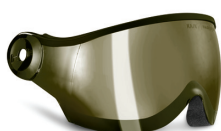

S2

Visor Gold Mirror
SVI00009.51820
¥ 20,000
(税込価格 ¥ 22,000)